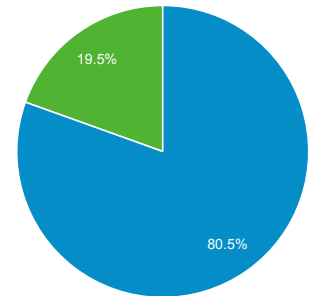

Audience Overview

All Users
100.00% Users

Feb 1, 2018 - Feb 28, 2018

Overview

Users

2,000
1,000

Feb 1, 2018 - Feb 28, 2018

Users

1,395

New Users

1,229

Sessions

1,750

Number of Sessions per User

1.25

Pageviews

3,622

Pages / Session

2.07

Avg. Session Duration

00:01:23

Bounce Rate

60.91%

New Visitor Returning Visitor

Language

Language	Users	% Users
1. en-us	1,371	98.28%
2. ko	14	1.00%
3. en-gb	5	0.36%
4. de-de	1	0.07%
5. es-xl	1	0.07%
6. ja-jp	1	0.07%
7. nb-no	1	0.07%
8. pl	1	0.07%